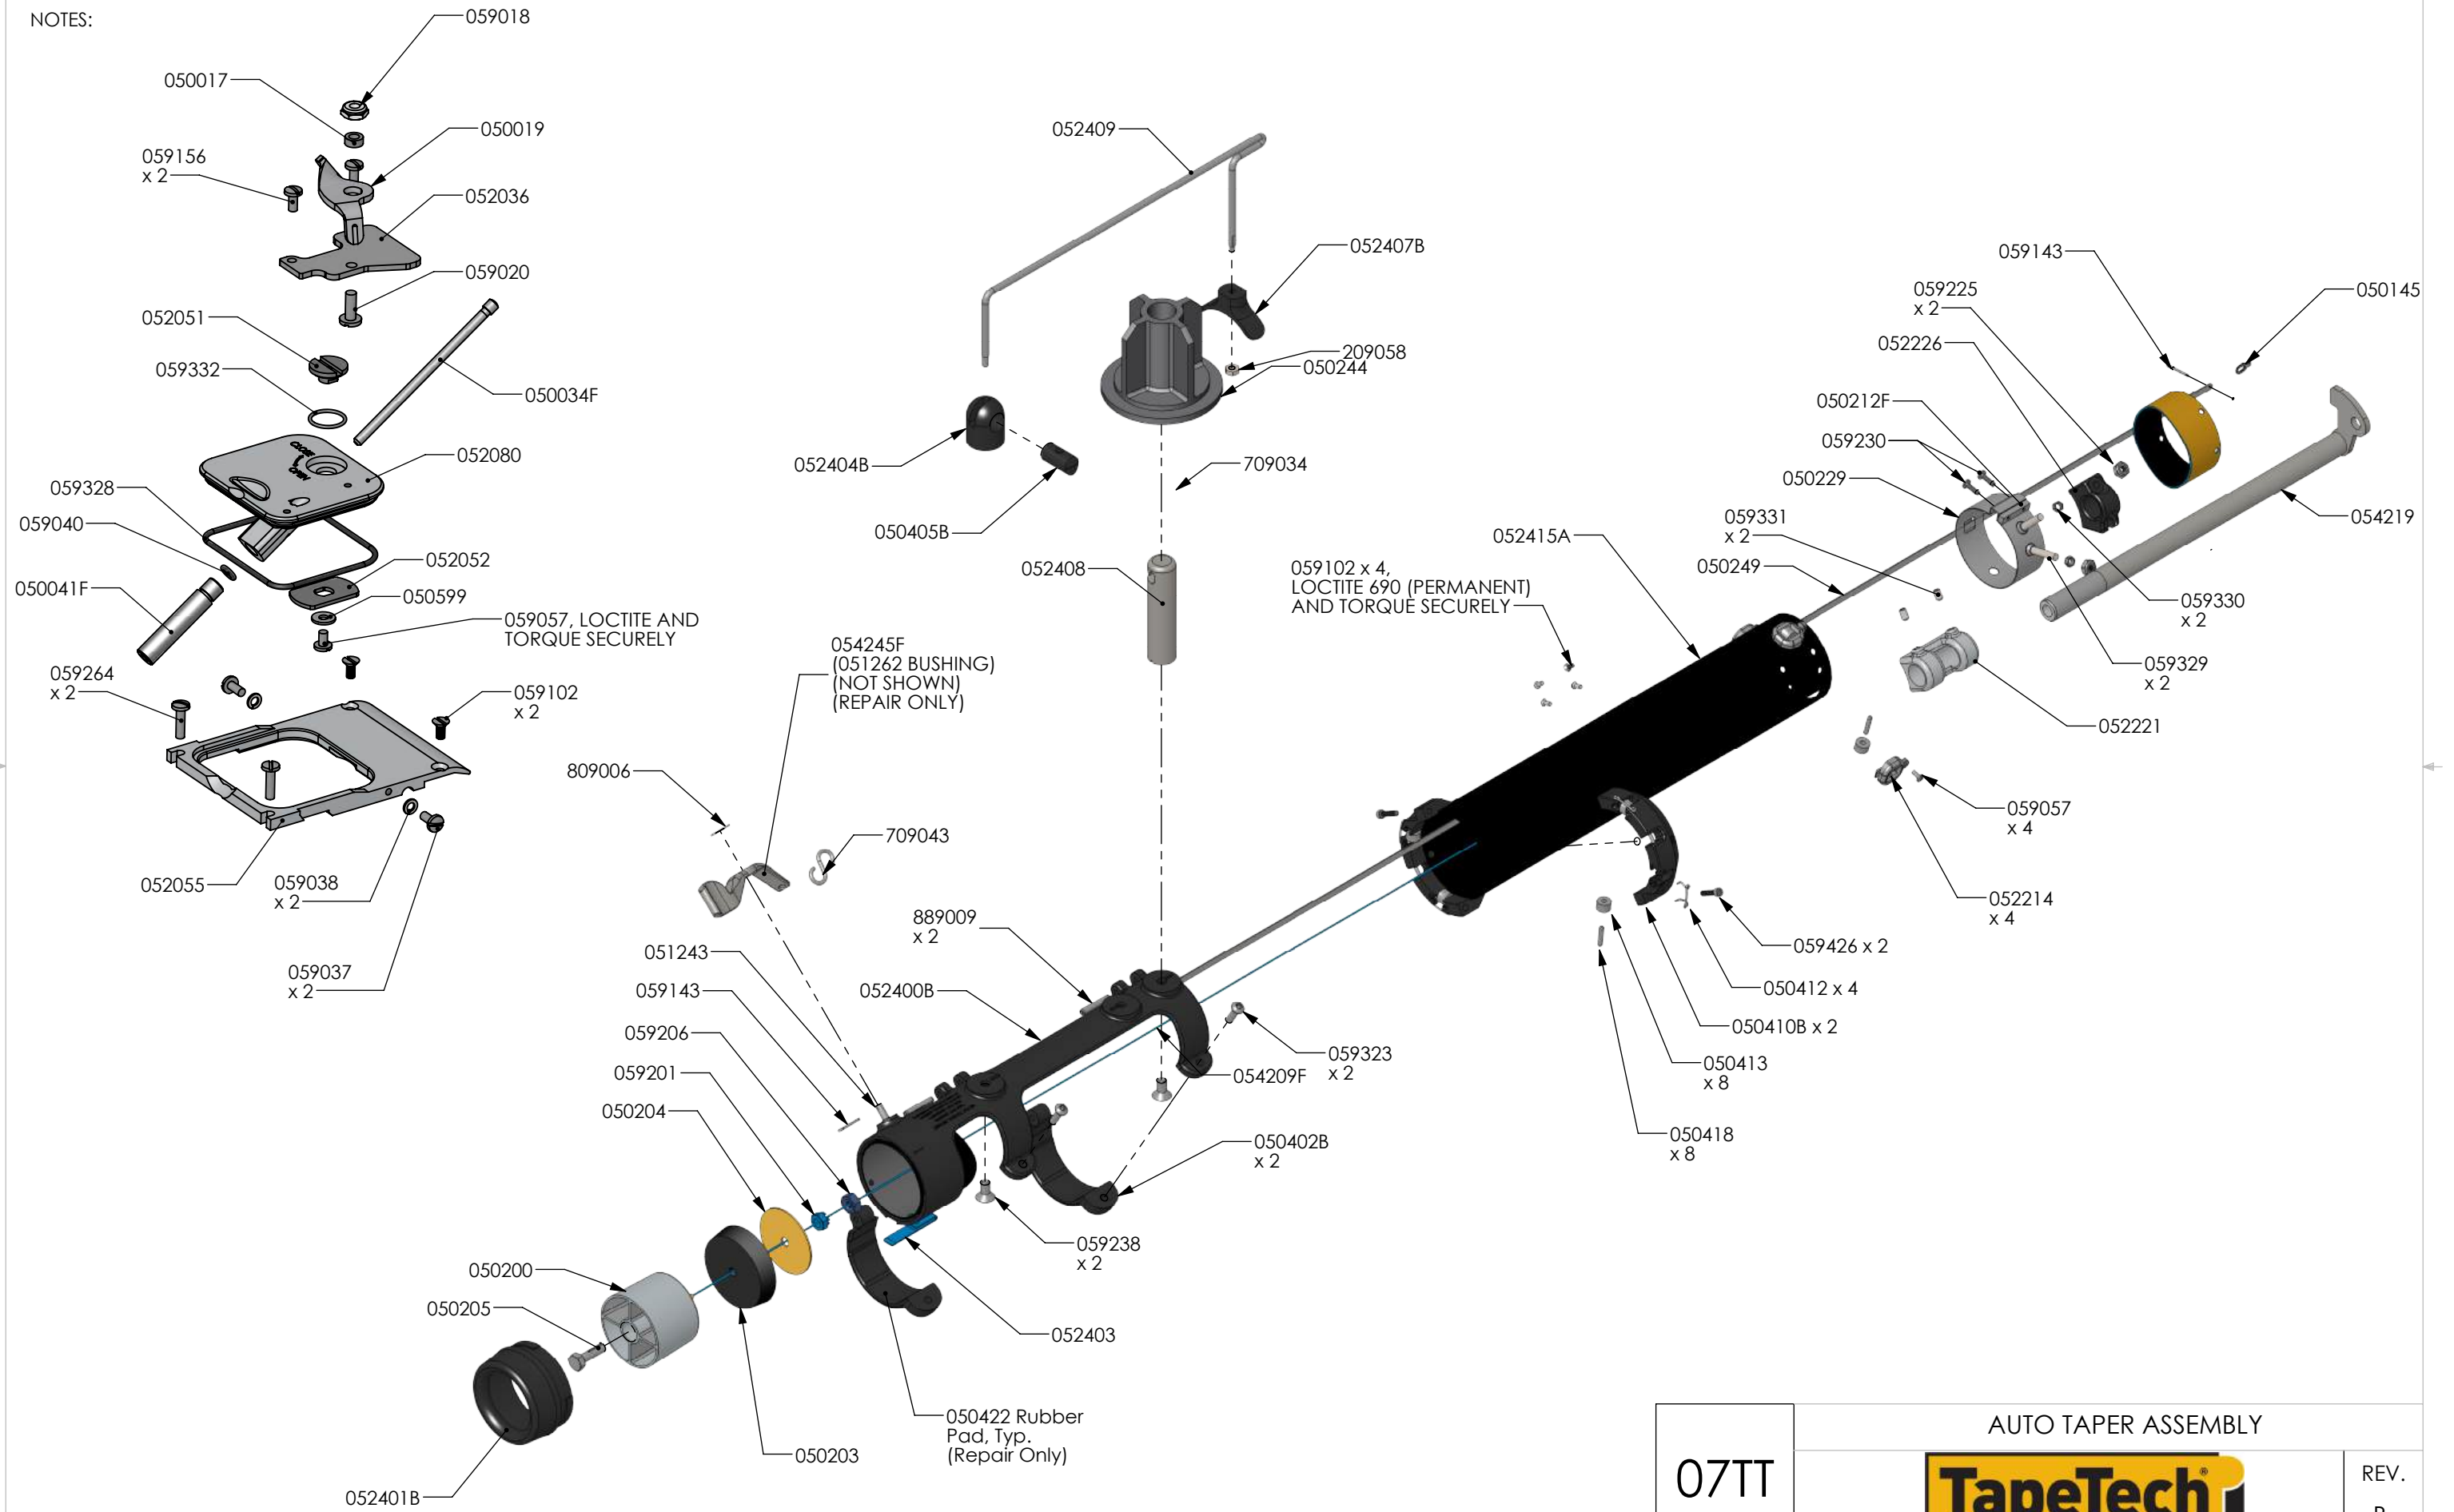

NOTES:

07TT	AUTO TAPER ASSEMBLY	
	 <small>PROFESSIONAL DRYWALL FINISHING TOOLS</small>	REV. B

Part Number	Description	Quantity Each	Sold as part of:
050003	Wiper, Control Valve	1	
050004	Wiper, Retainer	1	
050017	Collar Bushing	1	
050019	Disengaging Cam	1	
050023F	Spacer Bar	1	
050027	Lock, Needle Holder	1	Kit 200
050030	Magnet	1	Kit 200
050034F	Disengaging Rod	1	
050041F	Disengaging Rod Bearing	1	
050043F	Anvil	2	
050046	Support, Right Chain Roller	1	
050050F	Needle Holder	1	Kit 200
050053	Cam Gooser Release	1	
050058	Control Valve	1	
050063	Cut Off Spring Cover	1	
050068	Gooser & Cutter Chain Stop	2	
050070F	Creaser Axle	1	
050071F	Front Support	1	
050072F	Rear Support	1	
050073	Creaser Wheel	1	
050079	Creaser Crank	1	
050080F	Screw Block	2	
050081F	Spring	2	
050083F	Cable Drum	1	
050086F	Head Bushing	1	
050090F	Spacer Bar	1	
050093F	Taper Wheel	2	
050094F	Spool	1	
050099F	Head Bushing	1	
050109F	Hub	2	
050113F	Cutter Block Tube	1	
050115F	Spring, Drive Dog	1	Kit 215
050123	Cam	1	

Part Number	Description	Quantity Each	Sold as part of:
050128F	Bushing, Chain Roller	2	
050132F	Spring, Cut Off	1	Kit 340
050134	Chain Roller	2	
050140F	Screw, 6.52 X 5.09	1	
050141	Support, Left Chain Roller	1	
050144F	Link Tube	1	
050145	Creaser Chain	1	
050150F	Hub	2	
050154	Bearing Bracket	2	
050163	Guide, Main Chain	1	
050200	Plastic Piston	1	Kit 335
050203	Plunger Cup	1	Kit 335
050204	Cup Washer	1	Kit 335
050205	Cup Bolt, 1/4-20 X 7/8 Hex Head	1	Kit 335
050212F	Nut	1	
050229	Band	1	
050244	Spool	1	
050249	Creaser Connector	1	
050402B	Band Clamp, Black	2	
050405B	Keeper Axle, Black	1	
050410B	Control Tube Flange, Black	2	
050412	Wheel Keeper Wireform	4	
050413	Control Tube Wheel	8	
050418	Roller Axle	8	
050500	Brake Roller	1	
050577	Brake Torsion Spring	1	
050599	Main Shaft Washer	1	
051001	Outlet Valve Handle	1	
051089	Side Plate, SST	1	
051105	Side Plate, SST	1	
051243	Stub Shaft	1	
052011	Drip Guard	1	
052036	Base Bracket	1	