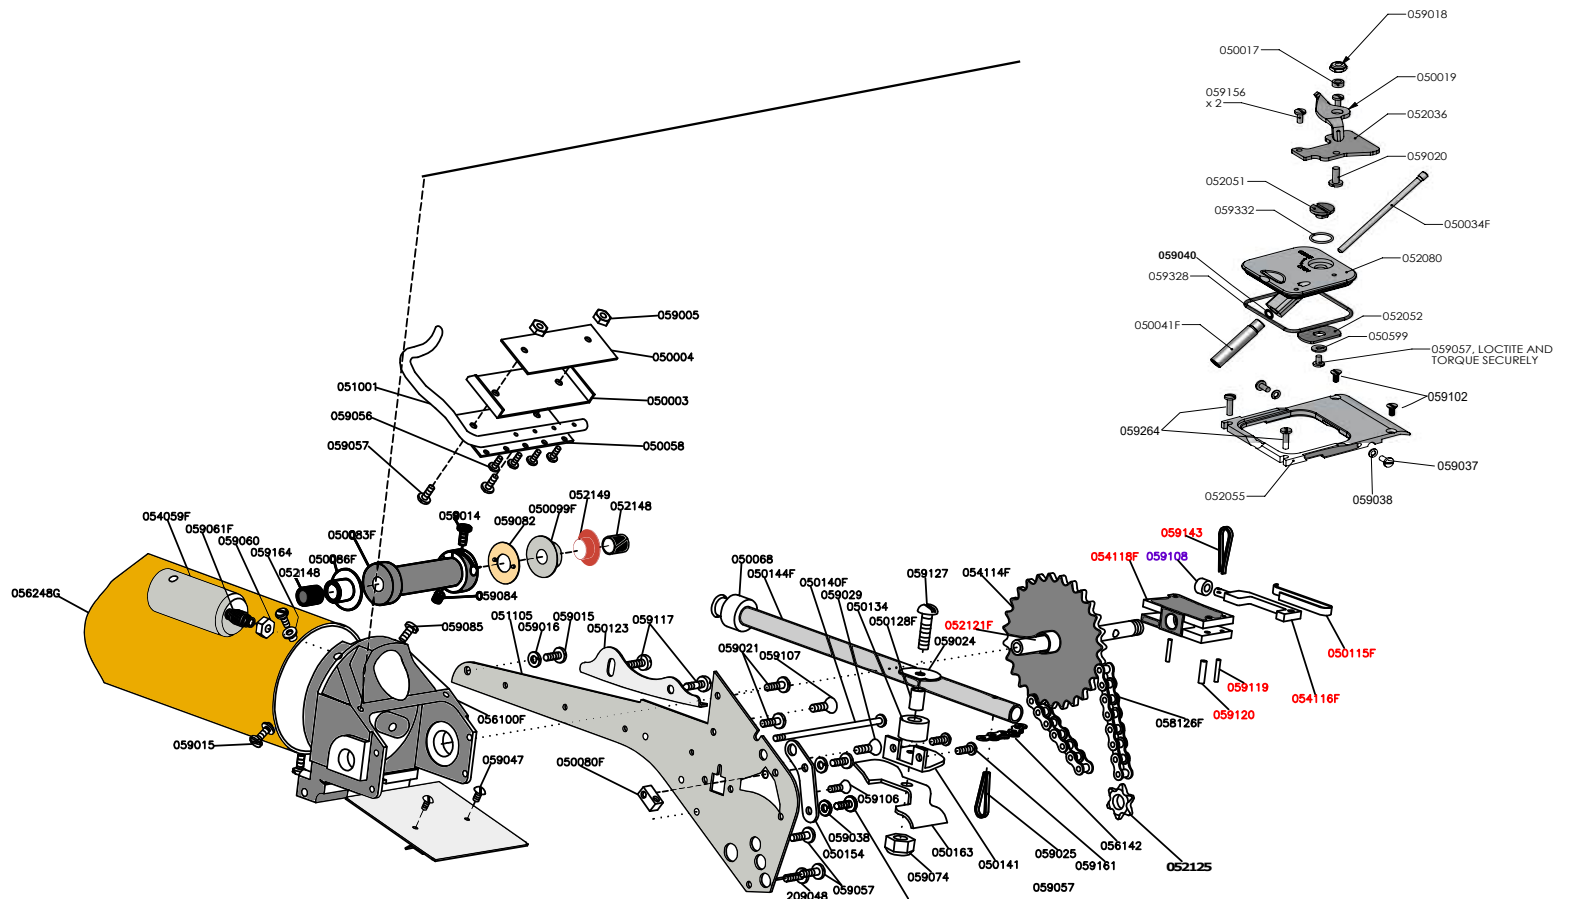

Red - Sold as part of Assembly kit 215.
Violet - Sold as part of 054116F, NOT sold separately.

07TT	EZ CLEAN TAPER ASSY		REV
	an		B
PROFESSIONAL DRYWALL FINISHING TOOLS