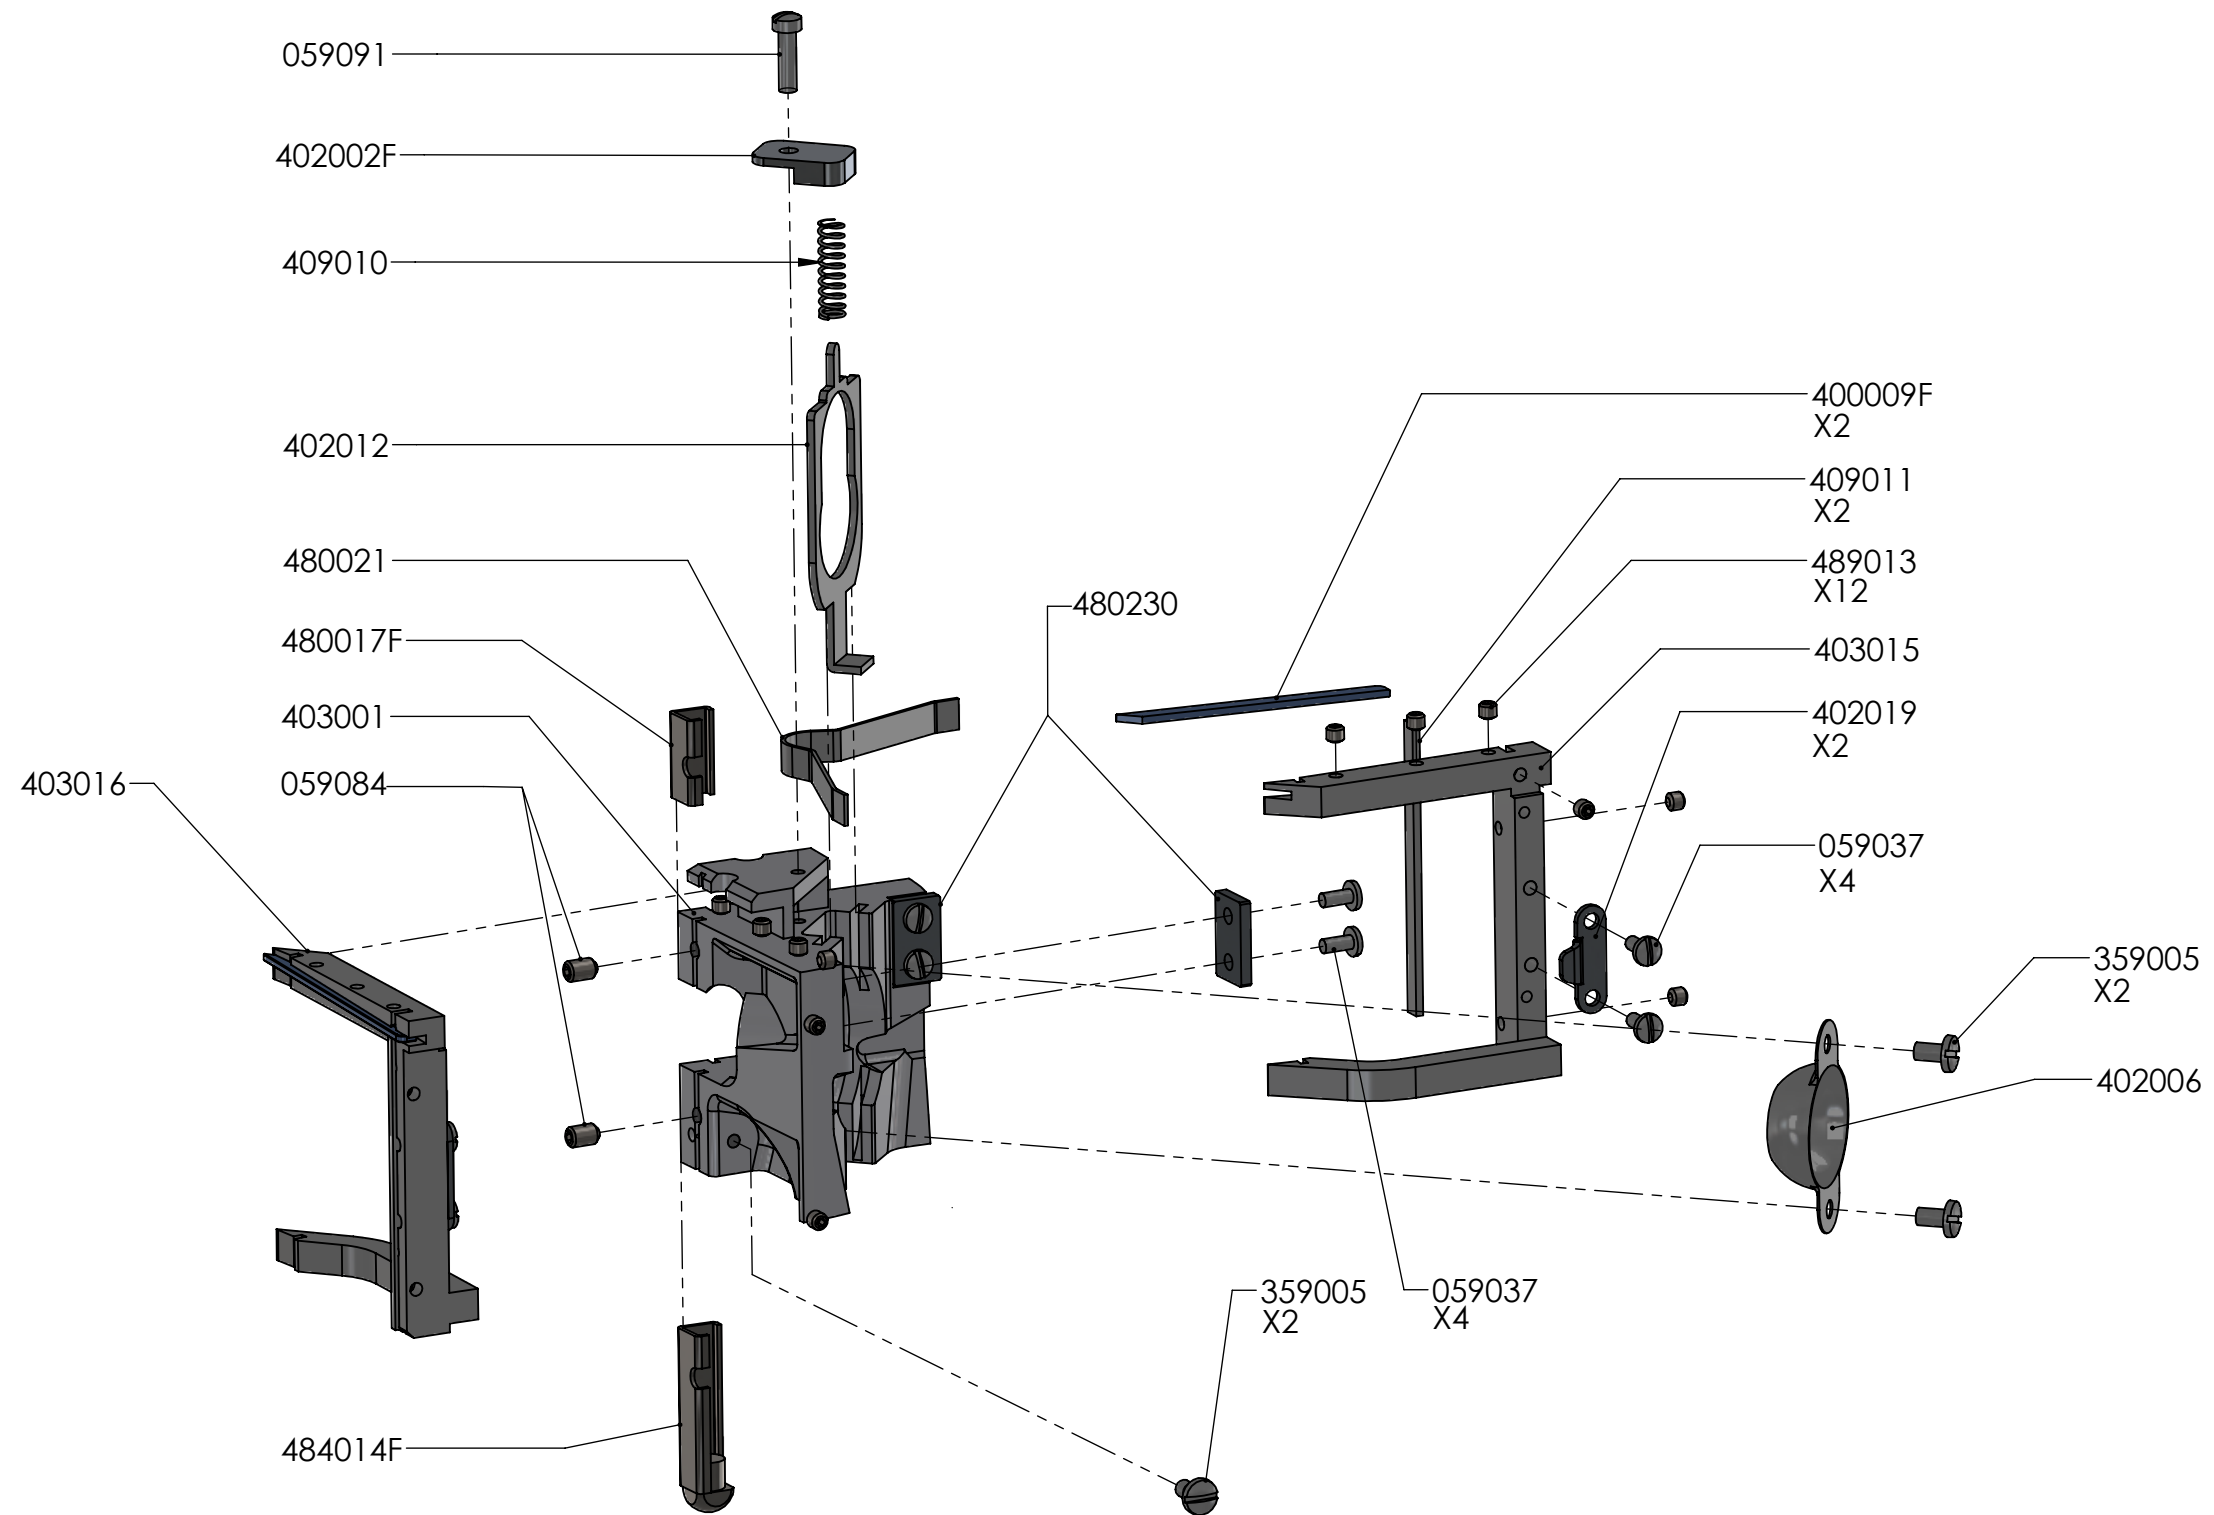

NOTES:

40XTT	2" CORNER FINISHER	
	TapeTech PROFESSIONAL DRYWALL FINISHING TOOL	REV. A