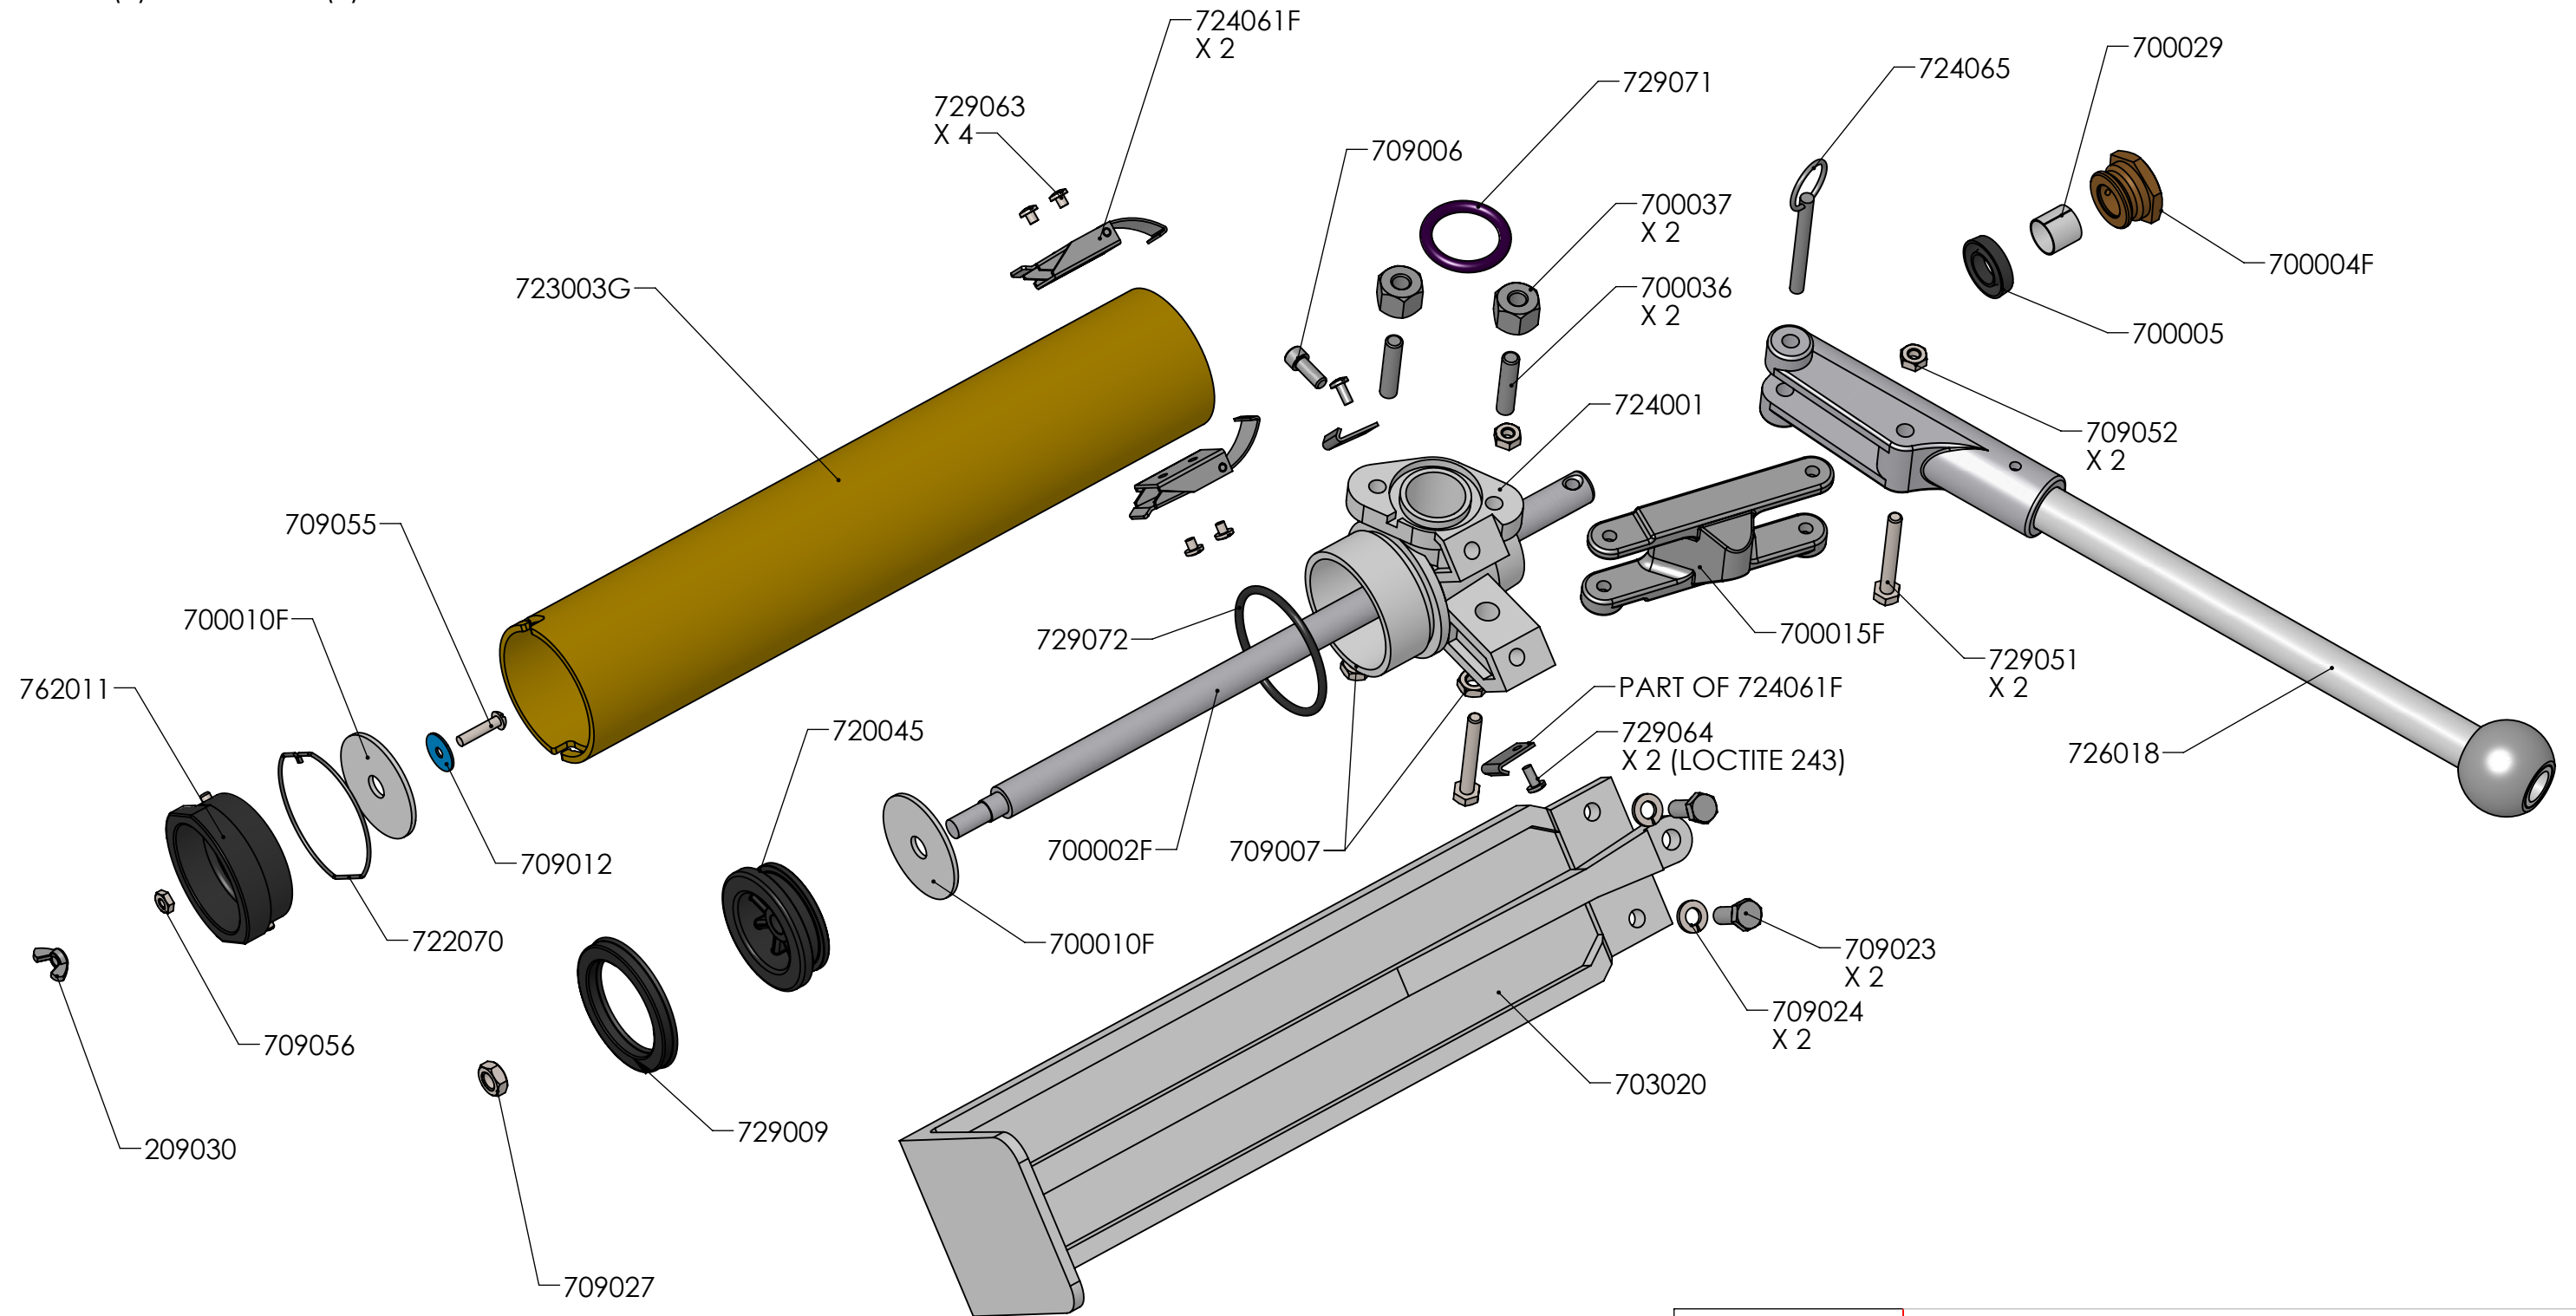

NOTE:
 INCLUDE 1 EACH OF THE FOLLOWING:
 700032F SCREEN, FINE MESH
 700033F SCREEN, COURSE MESH
 724001 CONSISTS OF:
 (1) 722001 AND (2) 889059

| | | |
|----------------|--|-----------|
| 76TT-CA | EasyClean Loading Pump, Canadian | |
| |  <small>PROFESSIONAL DRYWALL FINISHING TOOLS</small> | REV. A |